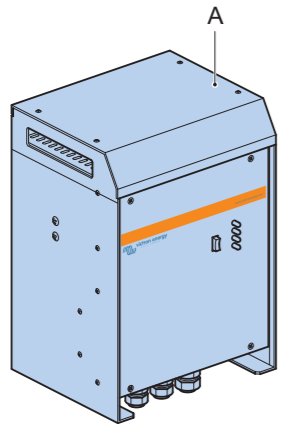

Quick Installation Guide

Phoenix Inverter 12V 24V 48V 3000VA 230Vac

www.victronenergy.com

Included

Not included

Battery

Battery Cable +

Battery Cable -

Remote control

I

UTP-Cable

AC-OUT

1

2